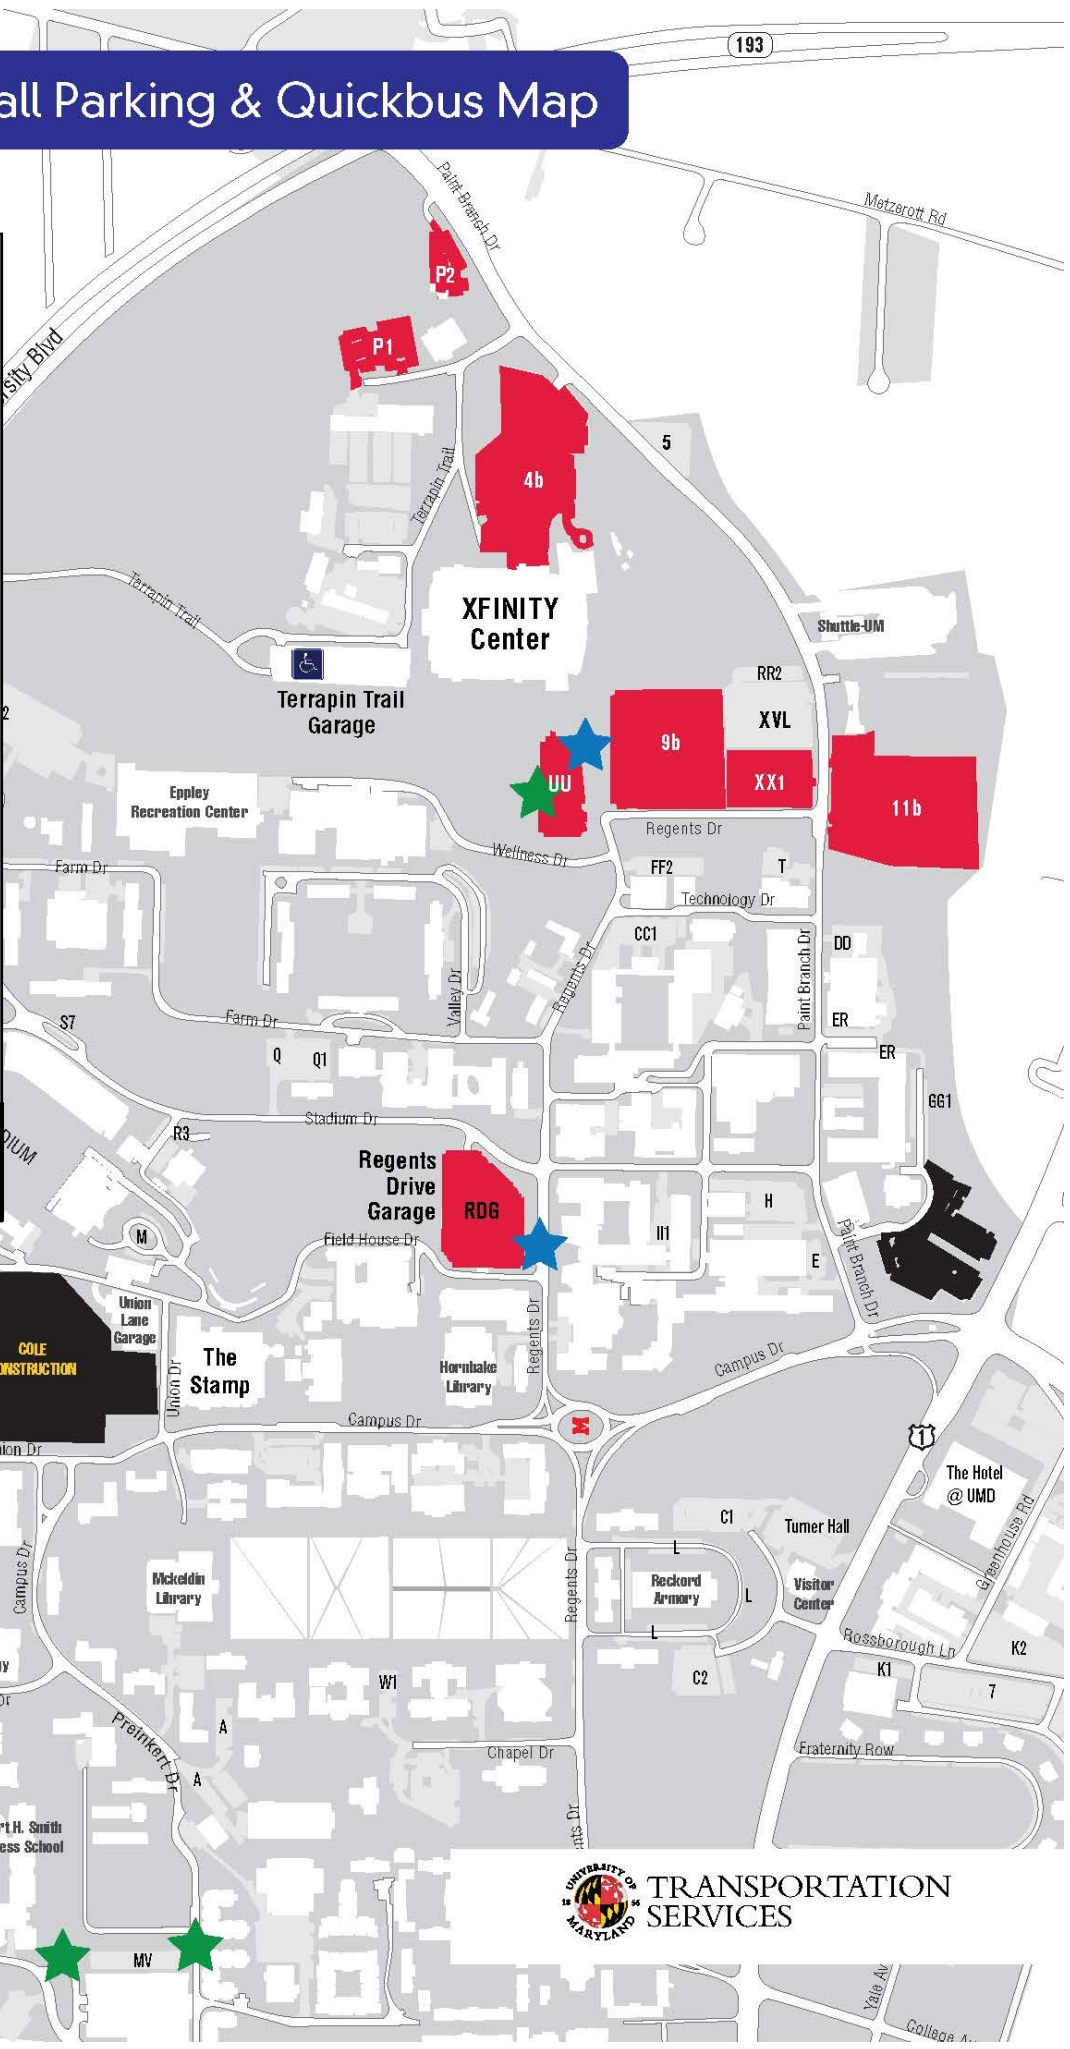

# 2017 Men's Basketball Parking & Quickbus Map

## QuickBus pick-up and drop off locations

**PRE-GAME**

**LOOPS** ★ 25-40 Minutes  
★ 15-20 Minutes

**BEGINS**  
 2 hours before game to 30 minutes after tip-off.

---

**POST-GAME**

**LOOPS** ★ ★

As traffic conditions permit for both green and blue.

**BEGINS**  
 Half-time until 1 hour after game.

**Flag down buses along these routes to get a ride to XFINITY Center.**

## PARKING

- Terrapin Club
- Free Parking
- Under Construction
- Disabled Parking